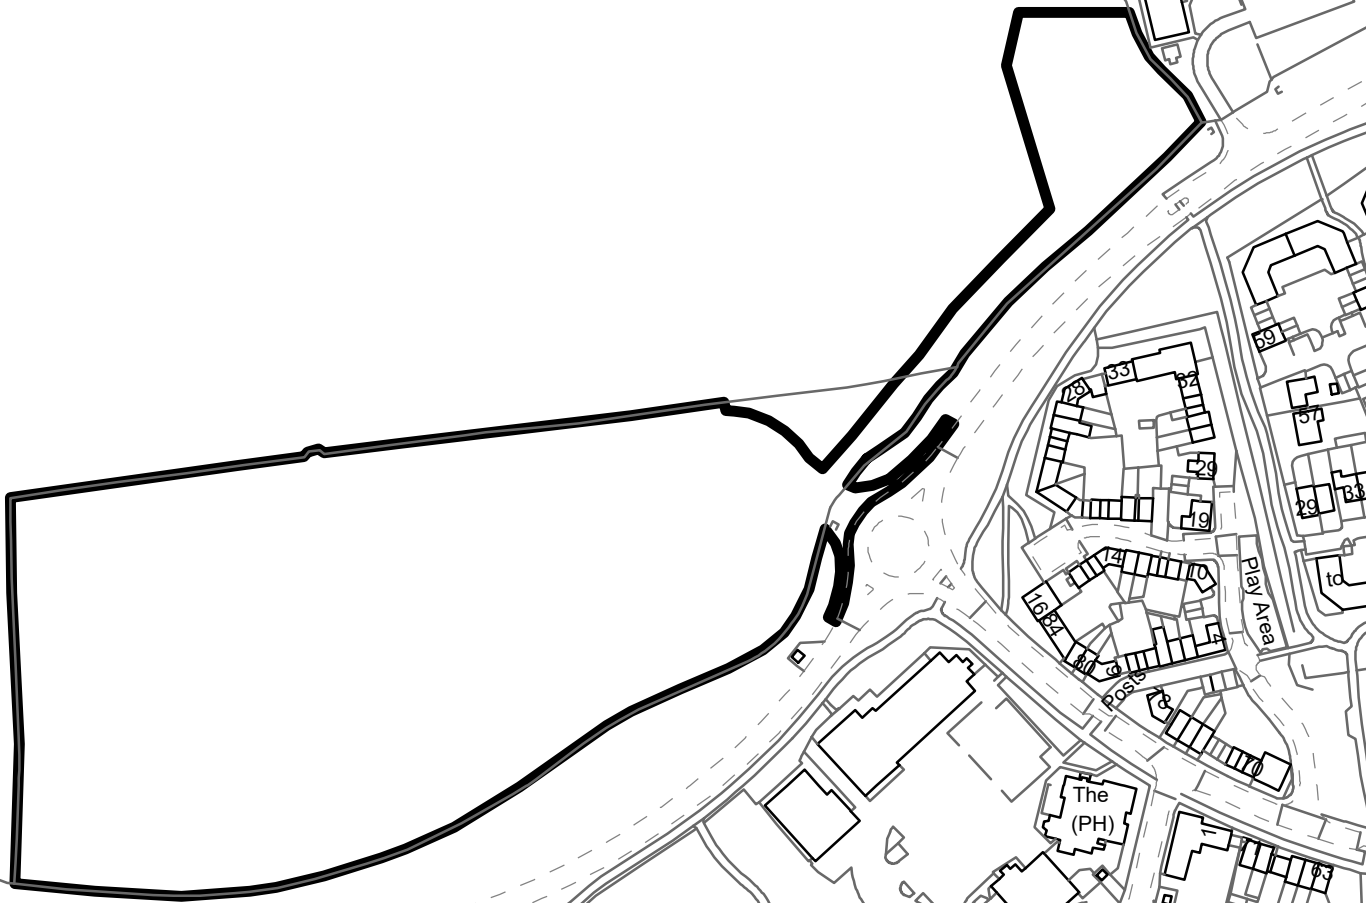

21/03426/OUT

Land Opposite Hanwell Fields Recreation Adj To Dukes Meadow Drive Banbury

Tarragon Walk

Sports Court

Play Area

Hanwell Fields

The (PH)

Cherwell

DISTRICT COUNCIL
NORTH OXFORDSHIRE

1:2,500

© Crown Copyright and database right 2022. Ordnance Survey 100018302